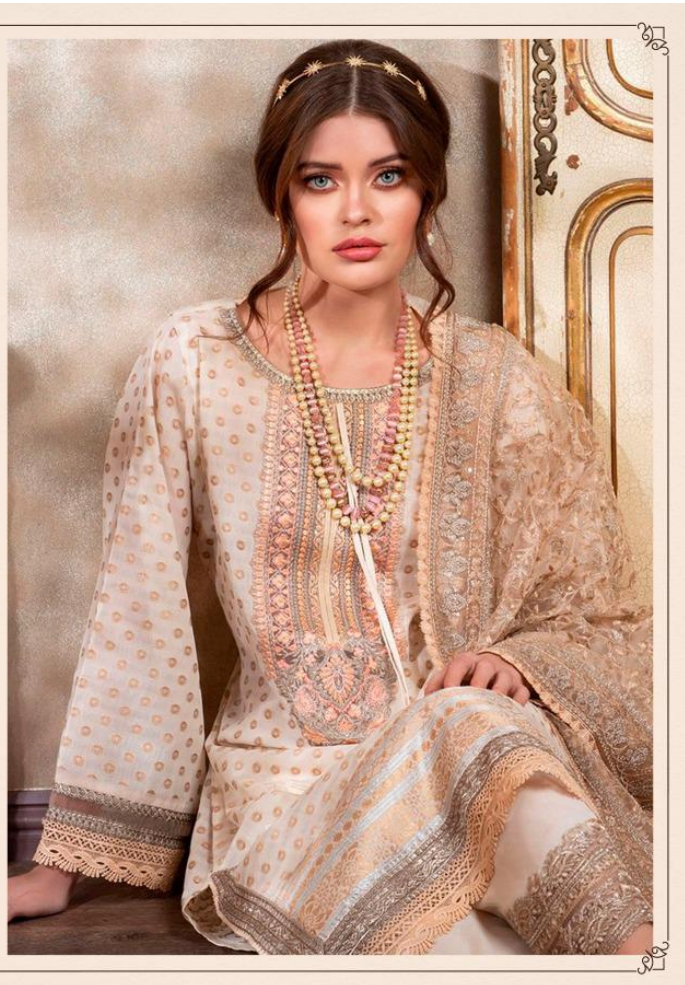

# SOBIA NAZIR

*Luxurious Lawn-21*

# SOBIA NAZIR

*Luxurious Lawn-21*

S

1043

DS

1046

**S**  
1047

PRESENTING TO YOU OUR NEW CATALOGUE

## SOBIA NAZIR

*Luxurious Lawn-21*

DESIGN NO	DESCRIPTION	RATE
1041	TOP : PURE COTTON PRINT WITH EMBROIDERY BOTTOM : COTTON DUPATTA : BUTTERFLY NET WITH HEAVY EMBROIDERY	949
1042	TOP : PURE COTTON PRINT WITH EMBROIDERY BOTTOM : COTTON DUPATTA : BUTTERFLY NET WITH HEAVY EMBROIDERY	949
1043	TOP : PURE COTTON PRINT WITH EMBROIDERY BOTTOM : COTTON DUPATTA : COTTON MAL MAL PRINT	949
1044	TOP : PURE COTTON PRINT WITH EMBROIDERY BOTTOM : COTTON DUPATTA : BUTTERFLY NET WITH HEAVY EMBROIDERY	949
1045	TOP : PURE COTTON PRINT WITH EMBROIDERY BOTTOM : COTTON DUPATTA : BUTTERFLY NET WITH EMBROIDERY	949
1046	TOP : PURE COTTON PRINT WITH EMBROIDERY BOTTOM : COTTON DUPATTA : BUTTERFLY NET WITH EMBROIDERY	949
1047	TOP : PURE COTTON PRINT WITH EMBROIDERY BOTTOM : COTTON DUPATTA : COTTON MAL MAL PRINT	949

**S**  
**SOBIA NAZIR**  
*Luxurious Lawn - 21*