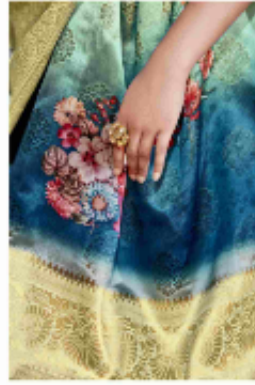

# रुकमणी

- | + 40%

आरति  
JUST LIKE  
THE SUNLIGHT

BRILLIANT HUES & LUSTROUS  
TEXTURES GIVE YOU A NEW  
MAKEOVER THIS SEASON.

11084

महेश्वरी

TO KILL  
THE VIEWER...

DEFINE YOUR  
DISTINCTIVE

MOODS WITH  
SILHOUETTES.

आगही

BRILLIANT HUES & LUSTROUS  
TEXTURES GIVE YOU A NEW  
MAKEOVER THIS SEASON.

रुकमणी

BRILLIANT HUES & LUSTROUS  
TEXTURES GIVE YOU A NEW  
MAKEOVER THIS SEASON.