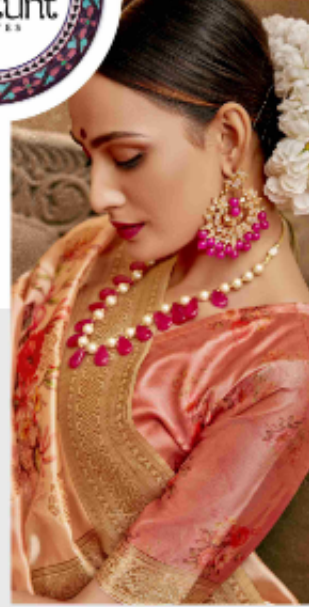

मातृप्रभा

Malaprabha

Shakunt  
WEAVES

# रुकमणी

- | + 40%

आरति  
JUST LIKE  
THE SUNLIGHT

BRILLIANT HUES & LUSTROUS  
TEXTURES GIVE YOU A NEW  
MAKEOVER THIS SEASON.

11084

महेश्वरी

TO KILL  
THE VIEWER...

DEFINE YOUR  
DISTINCTIVE

MOODS WITH  
SILHOUETTES.

आगही

BRILLIANT HUES & LUSTROUS  
TEXTURES GIVE YOU A NEW  
MAKEOVER THIS SEASON.

रुकमणी

BRILLIANT HUES & LUSTROUS  
TEXTURES GIVE YOU A NEW  
MAKEOVER THIS SEASON.