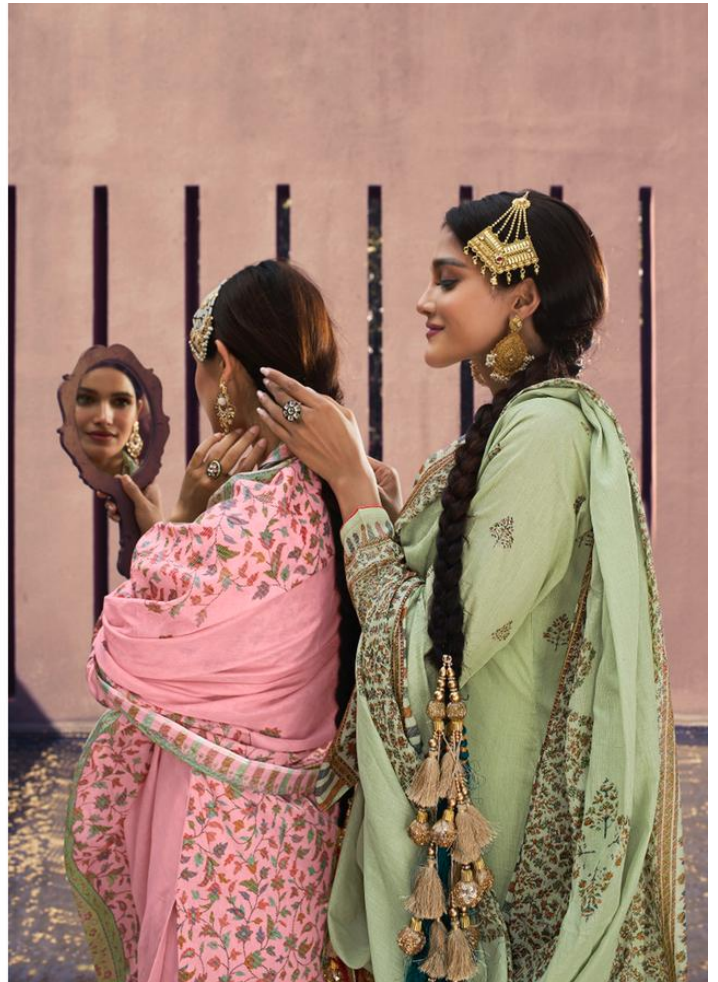

ممتاز آرٹس
MUMTAZ ARTS
Rajya de L'Inde

نشیم