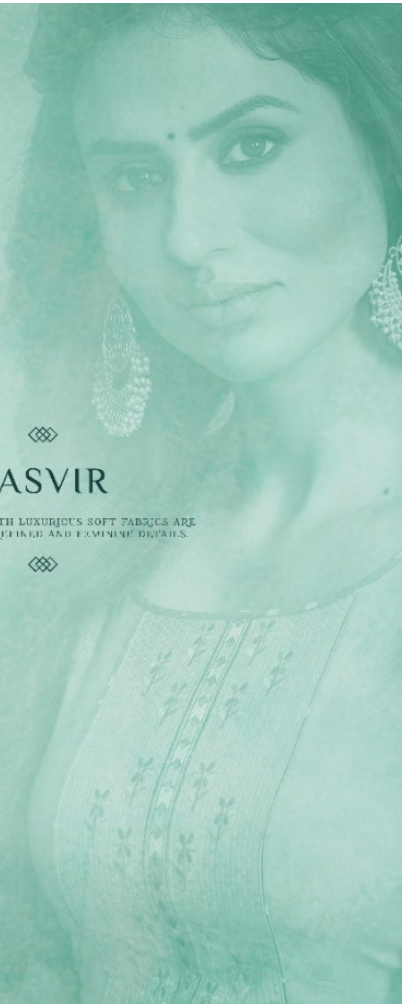

◆◆
TASVIR

CLASSIC STYLES WITH LUXURIOUS SOFT FABRICS ARE
HIGHLIGHTED BY REFINED AND FEMINE DETAILS.

◆◆