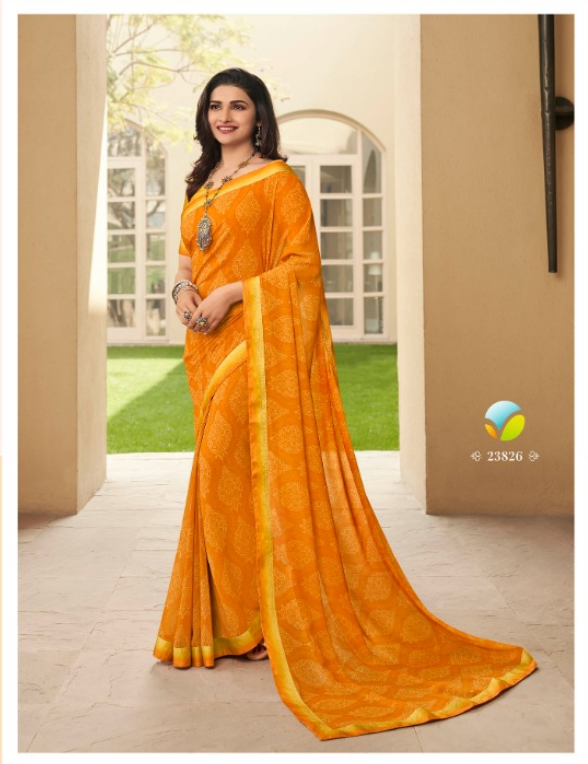

23826

VINAY FASHION LLP
SHEESHA

Sheesha®
A Brand by Vinay

STARWALK-65
A Product by Sheesha®

23829

 **VINAY**[®]
VINAY FASHION LLP
Believe it

STARWALK-65
A Product by Sheesha[®]

-  [vinayfashionlp](#)
-  [vinay_fashion_lp](#)
-  [vinayfashion](#)
-  [vinay fashion lp](#)