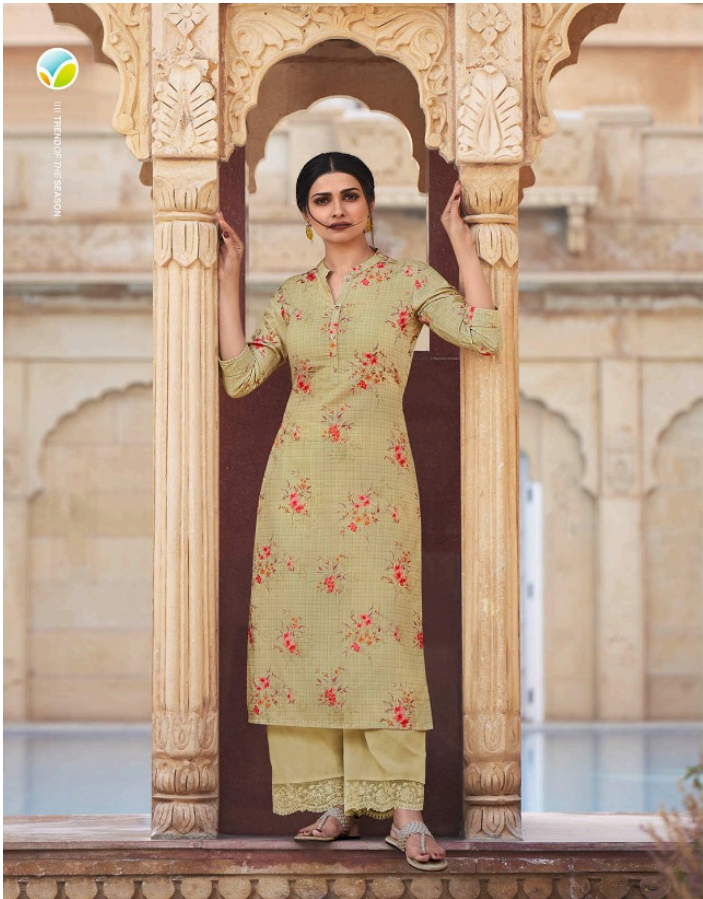

||| TRENDING THE SEASON