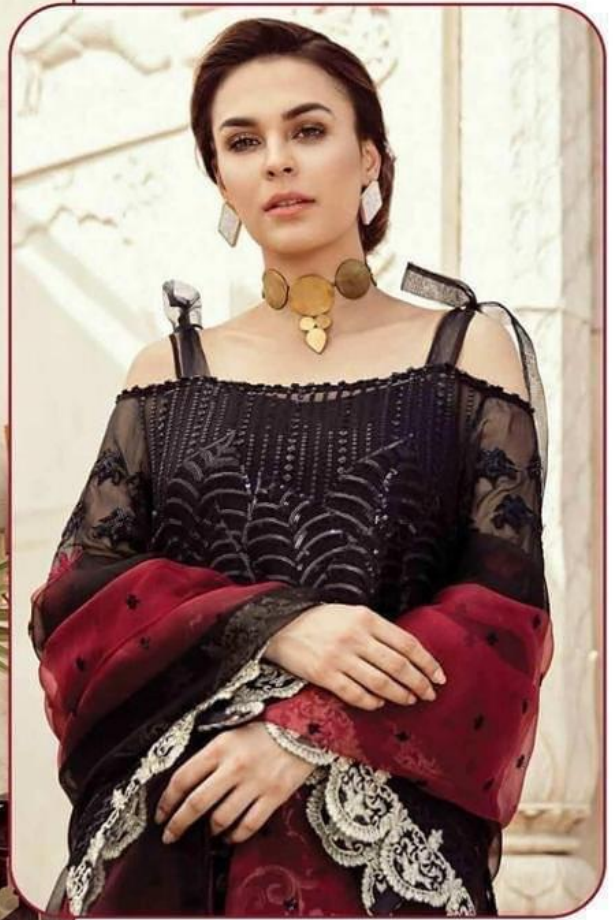

Shree®
FABR

TOP :- FOX GEORGETTE
DUPATTA:- NET
BOTTOM/INNER :- SANTOON

S-265

Shree®
FABRI

TOP :- FOX GEORGETTE
DUPATTA:- NET
BOTTOM/INNER :- SANTOON

S-265