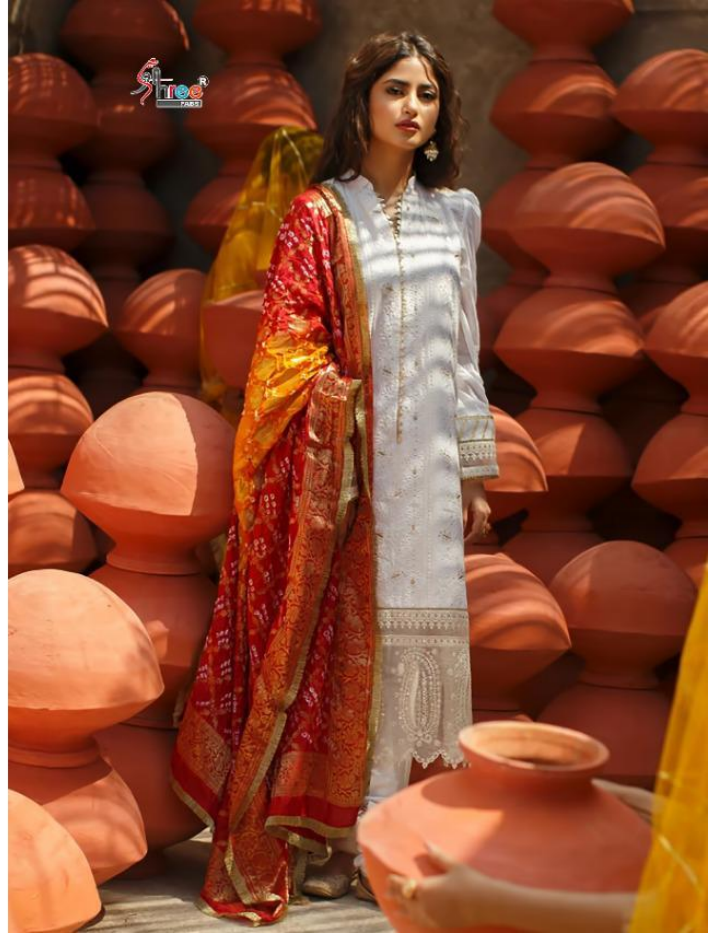

1726

Qalamkar
Lawn Collection
Vol-3