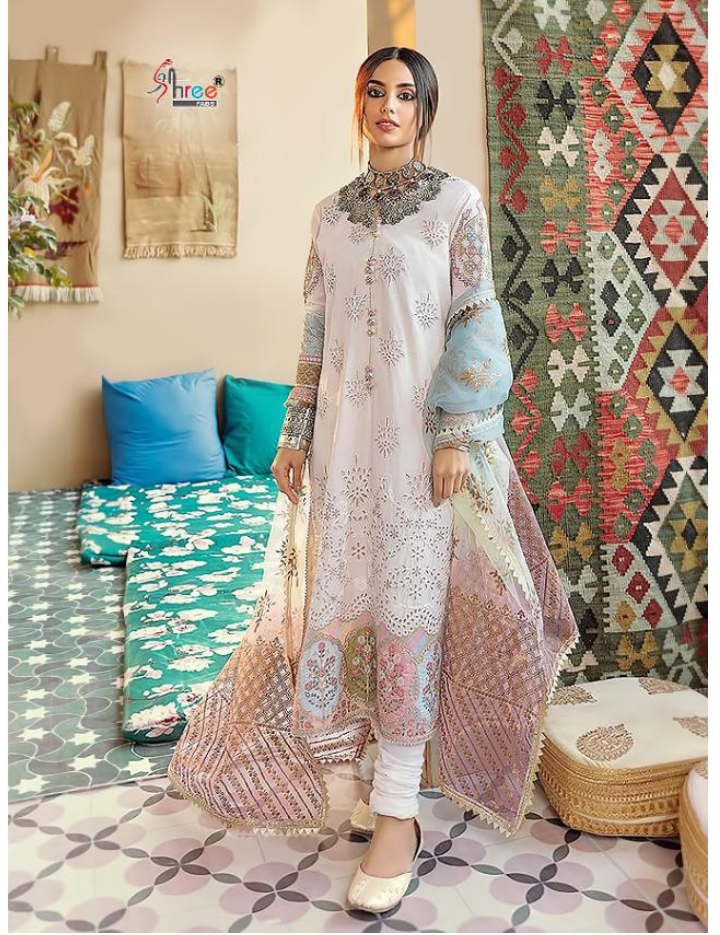

1725

Qalamkar
Lawn Collection
Vol-3

1722

Qalamkar
Lawn Collection
Vol-3

1723

Qalamkar
Lawn Collection
Vol-3

1721

Qalamkar
Lawn Collection
Vol-3

1725

1726

Hiellow to everyone
Shree FABS
present new looking and stylish printed designs

Qalamkar
Lawn Collection Vol-3

D.NO.	TOP	BOTTOM	DUPATTA	RATE
1721	CAMBRIC COTTON WITH SCHIFFLI WORK (BACK PRINT)	SEMI LAWN	ORGANZA DIGITAL PRINT	1189.00
1722	CAMBRIC COTTON WITH SCHIFFLI WORK (BACK PRINT)	SEMI LAWN	KOTA CHEX DIGITAL PRINT	1289.00
1723	CAMBRIC COTTON WITH HEAVY EMBROIDERY (BACK PRINT)	SEMI LAWN	CHINON (WORK)	1399.00
1724	CAMBRIC COTTON WITH HEAVY EMBROIDERY	SEMI LAWN	ORGANZA DIGITAL CUT PEST MOTI WORK	1319.00
1725	CAMBRIC COTTON WITH HEAVY EMBROIDERY (BACK PRINT)	SEMI LAWN	TABBY DIGITAL PRINT	1349.00
1726	CAMBRIC COTTON WITH HEAVY EMBROIDERY	SEMI LAWN	BANARASI JACQUARD DIGITAL PRINT	1249.00