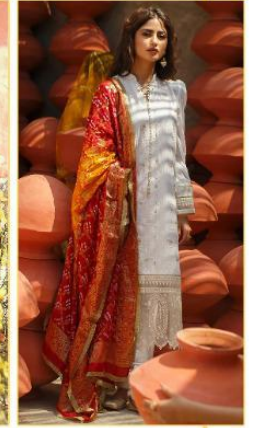

Qalamkar
Lawn Collection
Vol-3

1726

Qalamkar
Lawn Collection
Vol-3

Qalamkar
Lawn Collection
Vol-3

Qalamkar
Lawn Collection
Vol-3

Qalamkar
Lawn Collection
Vol-3

Shree
FABRI

Qalamkar
Lawn Collection
Vol-3

Shree

Qalamkar
Lawn Collection
Vol-3

Qalamkar
Lawn Collection
Vol-3

Qalamkar
Lawn Collection
Vol-3

1721

1722

1723

1724

1725

1726

Hiellow to everyone
Shree FABS
present new looking and stylish printed designs

Qalamkar
Lawn Collection Vol-3

D.NO.	TOP	BOTTOM	DUPATTA	RATE
1721	CAMBRIC COTTON WITH SCHIFFLI WORK (BACK PRINT)	SEMI LAWN	ORGANZA DIGITAL PRINT	1189.00
1722	CAMBRIC COTTON WITH SCHIFFLI WORK (BACK PRINT)	SEMI LAWN	KOTA CHEX DIGITAL PRINT	1289.00
1723	CAMBRIC COTTON WITH HEAVY EMBROIDERY (BACK PRINT)	SEMI LAWN	CHINON (WORK)	1399.00
1724	CAMBRIC COTTON WITH HEAVY EMBROIDERY	SEMI LAWN	ORGANZA DIGITAL CUT PEST MOTI WORK	1319.00
1725	CAMBRIC COTTON WITH HEAVY EMBROIDERY (BACK PRINT)	SEMI LAWN	TABBY DIGITAL PRINT	1349.00
1726	CAMBRIC COTTON WITH HEAVY EMBROIDERY	SEMI LAWN	BANARASI JACQUARD DIGITAL PRINT	1249.00