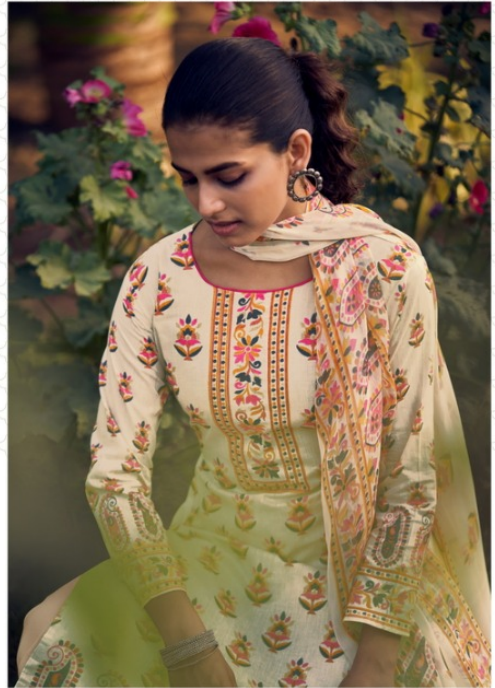

Zulfat
DESIGNER