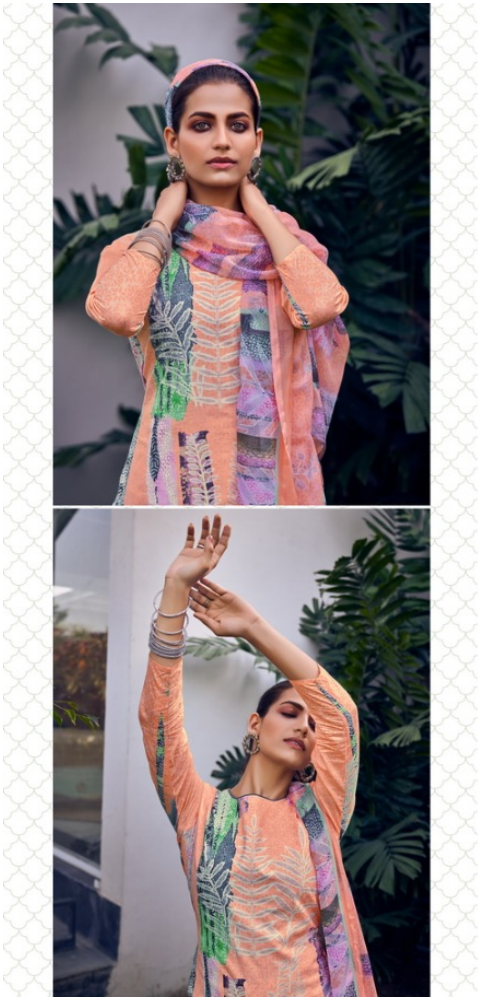

# SUMMER FIESTA

**Zulfat**  
by

❖ GLIMMERING MIRACLE ❖

ADD A LITTLE TOUCH OF SPLASH AND SHINE TO LIFE

**Zulfat**  
DESIGNER

342-001

◆ SURREAL ARTISTRY ◆  
PORTRAYING THE SUBTLE ROYALTY OF A WOMAN

zulfai