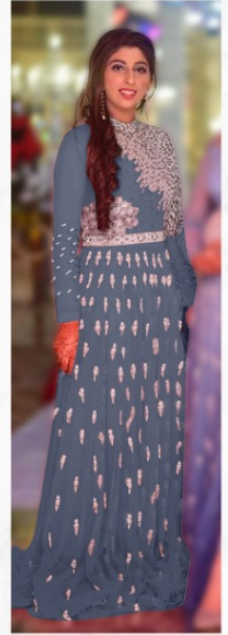

TOP- BUTTER FLY NET WITH HEAVY EMBROIDERY
BOTTOM- DULL SANTOON
DUPATTA - NET WITH HEAVY EMBROIDERY

#PARI-B

TOP- BUTTER FLY NET WITH HEAVY EMBROIDERY
BOTTOM- DULL SANTOON
DUPATTA - NET WITH HEAVY EMBROIDERY

#PARI-D

TOP- BUTTER FLY NET WITH HEAVY EMBROIDERY
BOTTOM- DULL SANTOON
DUPATTA - NET WITH HEAVY EMBROIDERY

Ramsha®

#PARI-C

TOP- BUTTER FLY NET WITH HEAVY EMBROIDERY
BOTTOM- DULL SANTOON
DUPATTA - NET WITH HEAVY EMBROIDERY

Ramsha®

Ethnic Sensation

PARI

Ramsha®

#PARI-A

#PARI-B

#PARI-C

#PARI-D