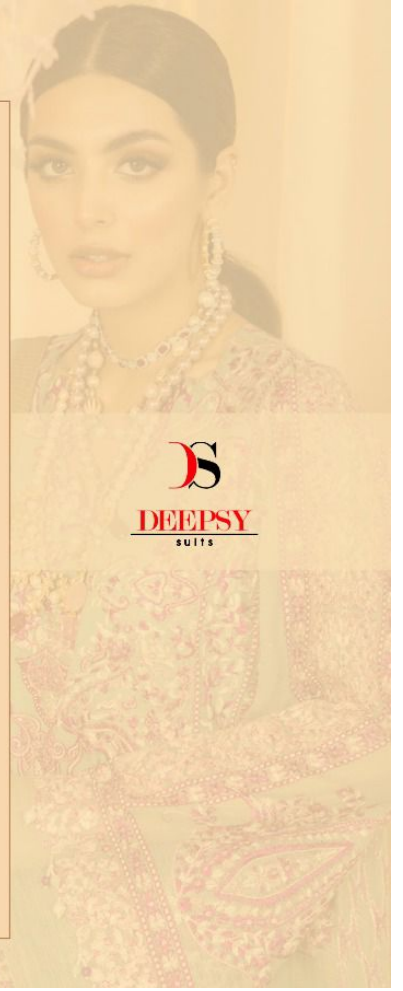

DEEPSY
SUITS

SANA SAFINAZ
MUZLIN PREMIUM

DEEPSY
SUITS

SANA SAFINAZ
MUZLIN PREMIUM

DS
DEEPSY
SUITS

Code V1151

Code\1152

S