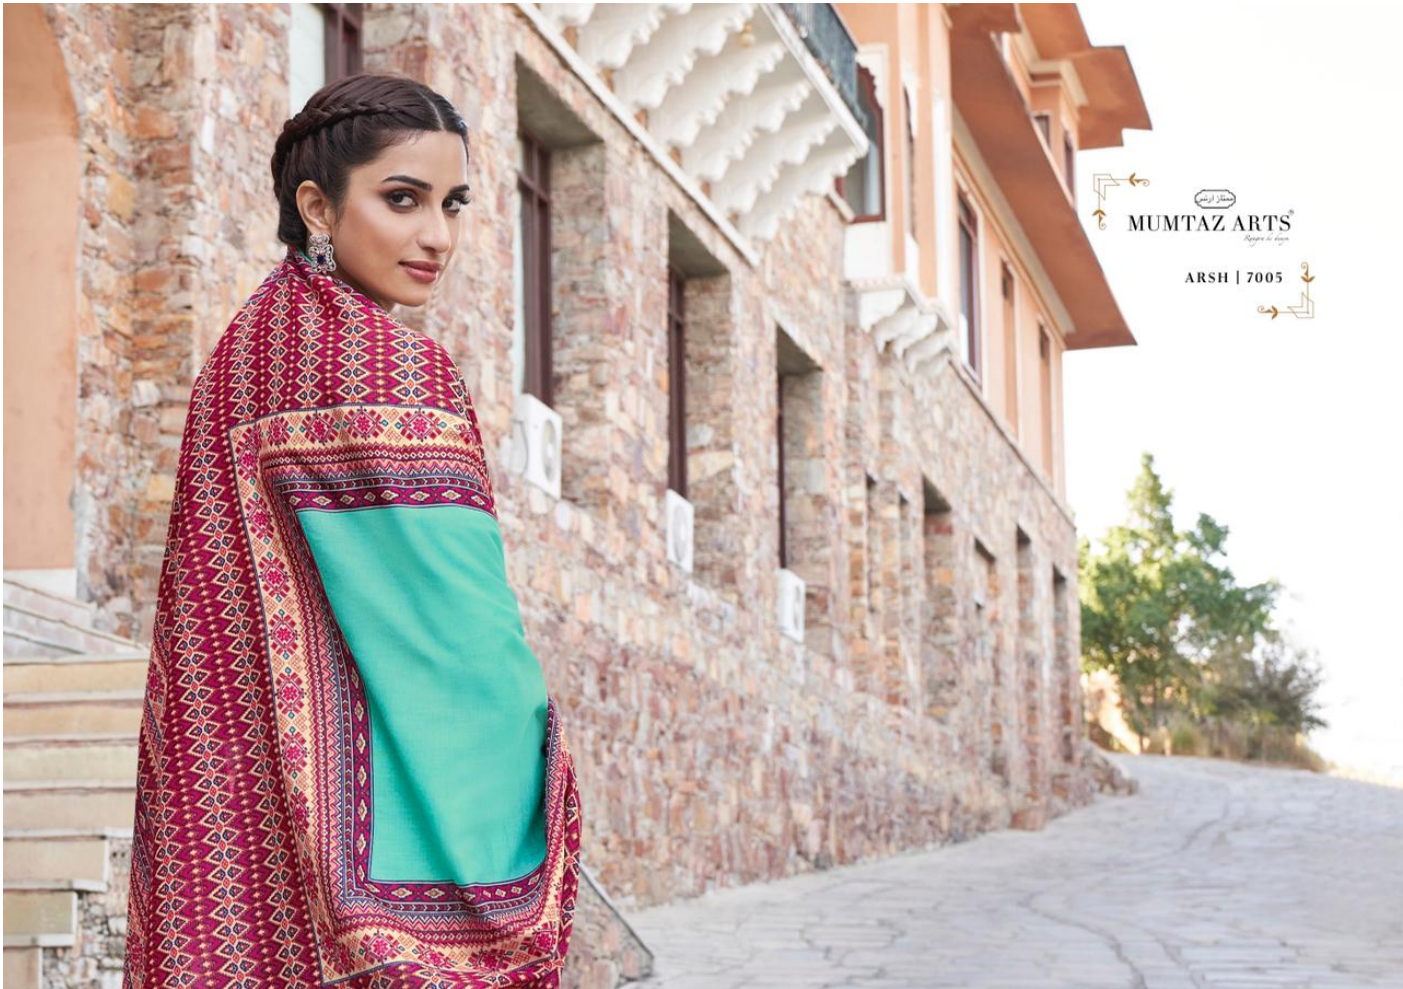

ممتاز آرٹس
MUMTAZ ARTS
اپنی دنیا میں
ARSH | 7005