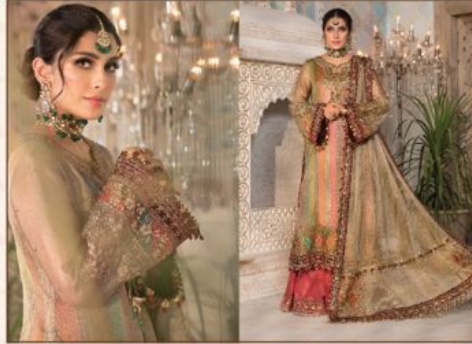

D.NO.60011

D.NO.60013