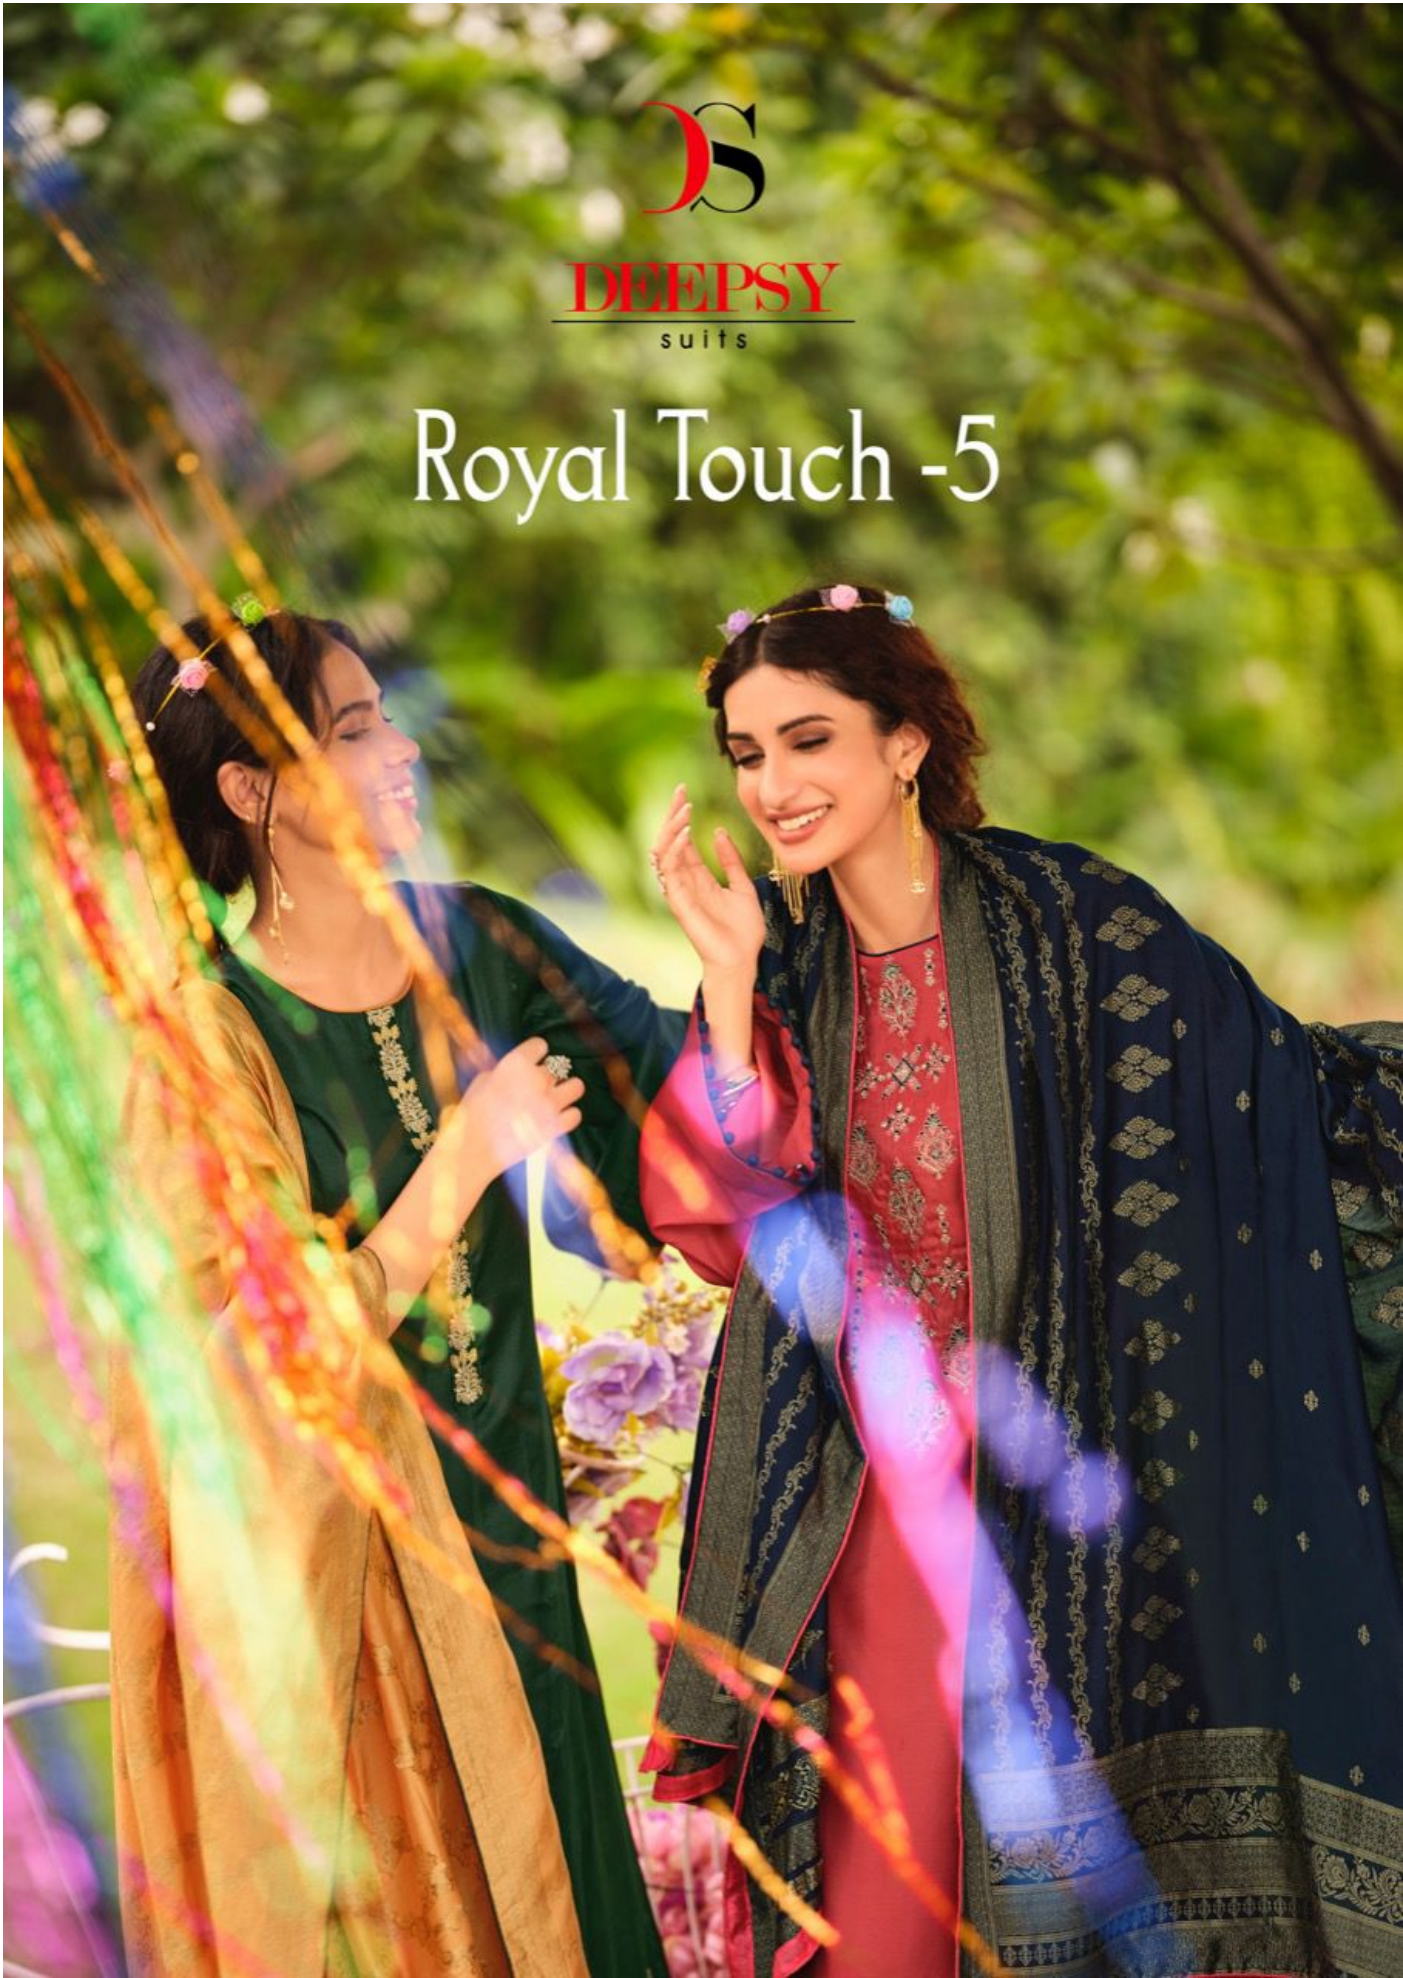

DEEPSY
suits

Royal Touch -5

DEEPSY
suits

Royal Touch -5

fashion elegance

Whether couture or crafts rose has been
anointed the colour of the season.

Differently celebrate

What makes you unique is how you see life
differently celebrate each moment with full of love and life.

11501

11501

11503

11502

11504

Rich designs

indulge in vibrant & rich designs with
our astounding range of festive collection,
which is a blend of youthful & understated elegance.

11505