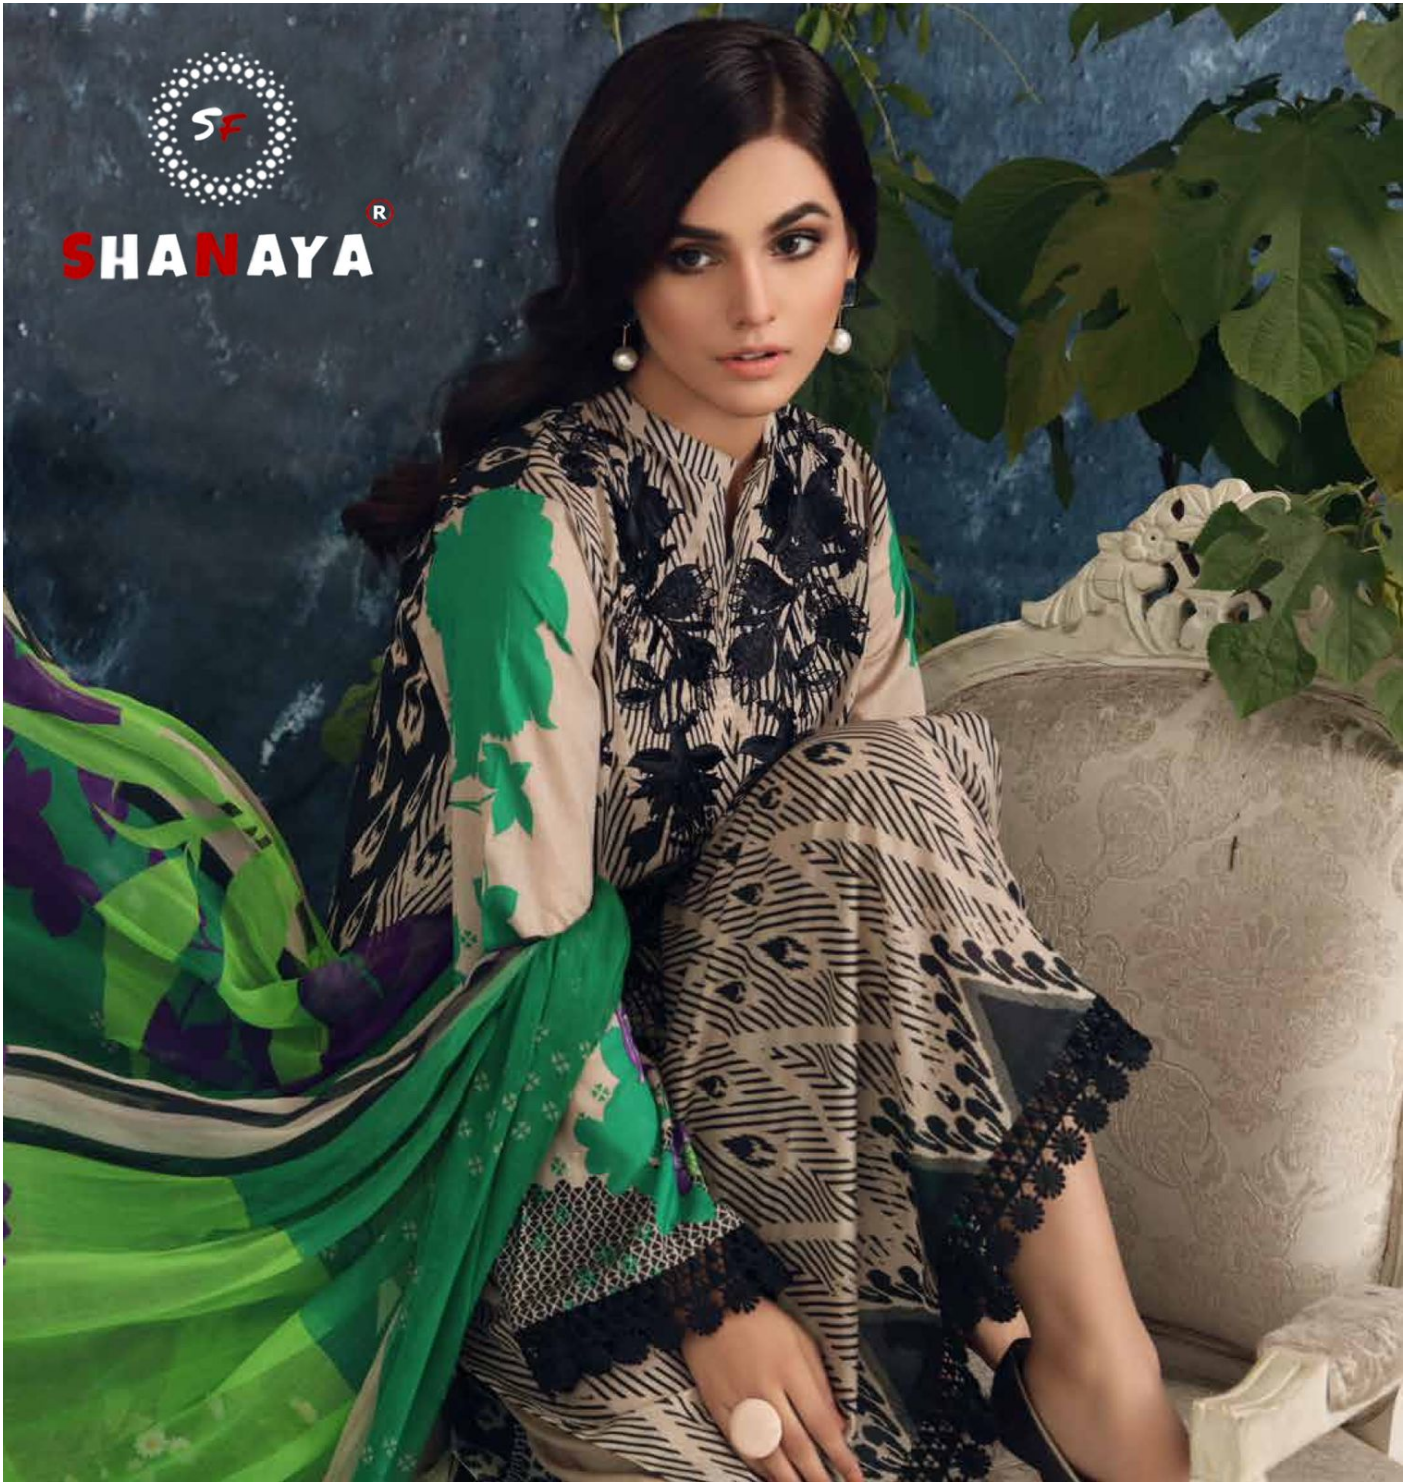

Rose

Charizma Lawn

SHANAYA[®]

SHANAYA[®]

Rose
Charizma Lawn

R-104

Rose
Charizma Lawn

SF
SHANAYA[®]

R-101

R-102

R-103

R-104

Rose
Charizma Lawn

The background features a soft-focus indoor scene. On a windowsill, two glass vases hold bouquets of white daisies and greenery. To the right, a white lace-trimmed curtain hangs. In the foreground, a large, lush bouquet of white roses is visible, along with a white birdcage containing a small white bird. The overall aesthetic is clean, bright, and elegant.