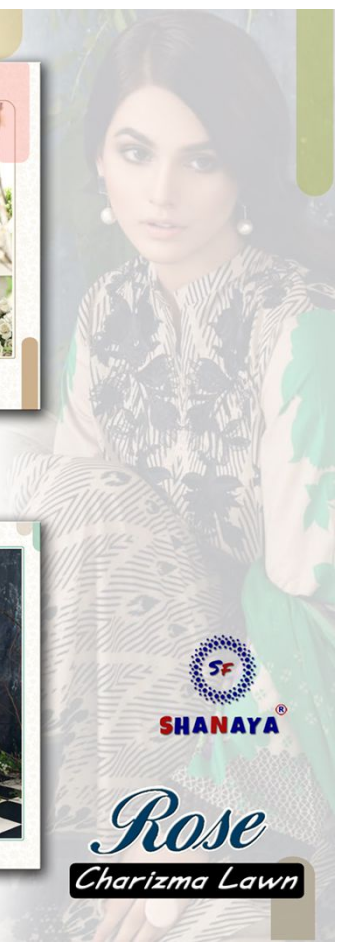

Rose

Charizma Lawn

SHANAYA[®]

SHANAYA[®]

Rose
Charizma Lawn

R-104

Rose
Charizma Lawn

SF
SHANAYA[®]

R-101

R-102

R-103

R-104

Rose
Charizma Lawn

The background features a soft-focus indoor scene. On a windowsill, two glass vases hold bouquets of white daisies and greenery. To the right, a white lace-trimmed curtain hangs. In the foreground, a large, lush bouquet of white roses is visible, along with a white birdcage containing a small white bird. The overall aesthetic is clean, bright, and elegant.

Rose
Charizma Lawn

R-103

Rose
Charizma Lawn

HELLO TO EVERYONE

D.NO	TOP	BOTTOM	DUPATTA
R-101	CAMBRIC DIGITAL PRINTED (EMBROIDARY WORK PATCH)	SEMILAWN	PURE SILVER CHIFFON DIGITAL PRINT
R-102	CAMBRIC DIGITAL PRINTED (EMBROIDARY WORK PATCH)	SEMILAWN (DIGITAL PRINT)	PURE SILVER CHIFFON DIGITAL PRINT
R-103	CAMBRIC DIGITAL PRINTED (EMBROIDARY WORK PATCH)	SEMILAWN (WORK PATCH)	PURE SILVER CHIFFON DIGITAL PRINT
R-104	CAMBRIC DIGITAL PRINTED (EMBROIDARY WORK PATCH)	SEMILAWN	PURE SILVER CHIFFON DIGITAL PRINT